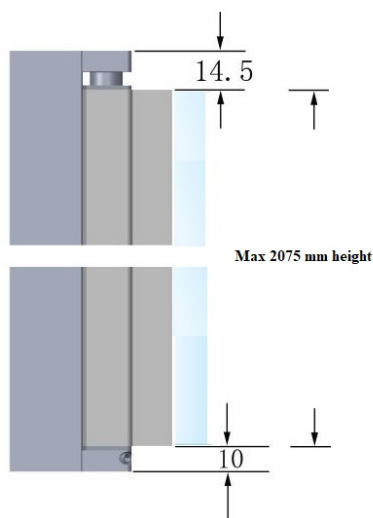

PRODUCT SHEET

Description:

Lift Hinge "Square" Wall/Glass, CPL Finish, 2,1 Meters, All Accessories

Item number:

15.22.996-0

Units	Box	Carton	HS Code	Barcode
Set	1	10	8302100090	
				5704866495219

SISO A/S

Mileparken 11
DK-2740 Skovlunde
Denmark
VAT: DK 24786013