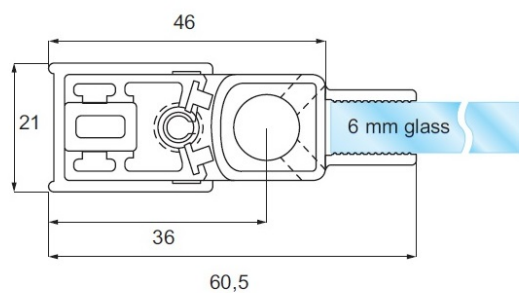

PRODUCT SHEET

Description:

Lift Hinge "Square" Wall/Glass, CPL Finish, 2,1 Meters, All Accessories

Item number:

15.22.996-0

Units	Box	Carton	HS Code	Barcode
Set	1	10	8302100090	
				5704866495219

SISO A/S

Mileparken 11
DK-2740 Skovlunde
Denmark
VAT: DK 24786013